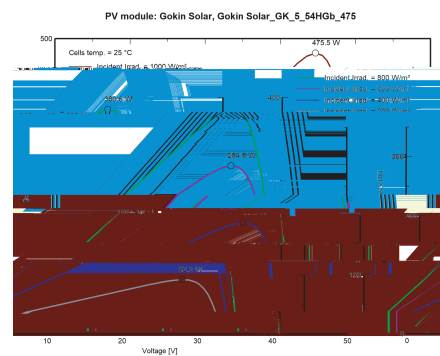

	NOCT	STC	NOCT
	10.80		

QC Solar(Suzhou) Corporation